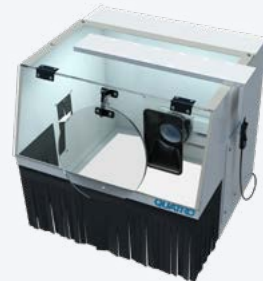

ClearView Deluxe with 8" Magnifier, Source Capture Nozzle & ASV

[See price here](#)

The Quatro ClearView Deluxe is a hood made from powder-coated steel with a clear acrylic viewing area and a round 8" hinged magnifier providing 2X magnification when you need it.

[Specs](#) | **Dimensions (DxWxH):** 14.25" x 15.5" x 15" **Shipping weight:** 18 lbs.

Superior Efficiency for Heavy-Duty Polishing